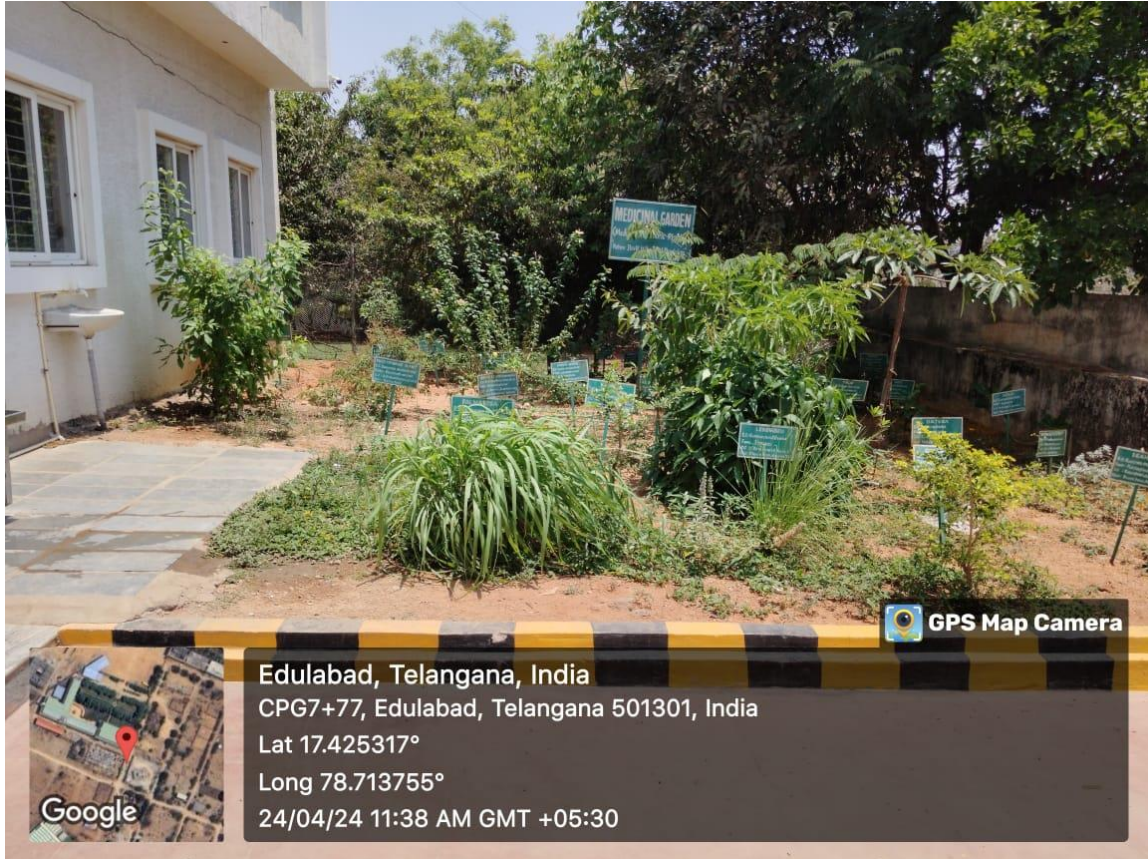

OMEGA COLLEGE OF PHARMACY

(Approved by P.C.I., Affiliated to OU, Hyderabad.)

Sy. No, 7, Edulabad (V), Ghatkesar (M), Medchal Malkajiri (Dist) - 501 301.

E-mail : omega.pharmacy.edulabad@gmail.com

Edulabad, Telangana, India
CPG7+77, Edulabad, Telangana 501301, India
Lat 17.425317°
Long 78.713755°
24/04/24 11:38 AM GMT +05:30

Arjunan Jithan
Dr. A. V. Jithan
PRINCIPAL
OMEGA COLLEGE OF PHARMACY
Edulabad (V), Ghatkesar (M),
Medchal-Dist-501 301.